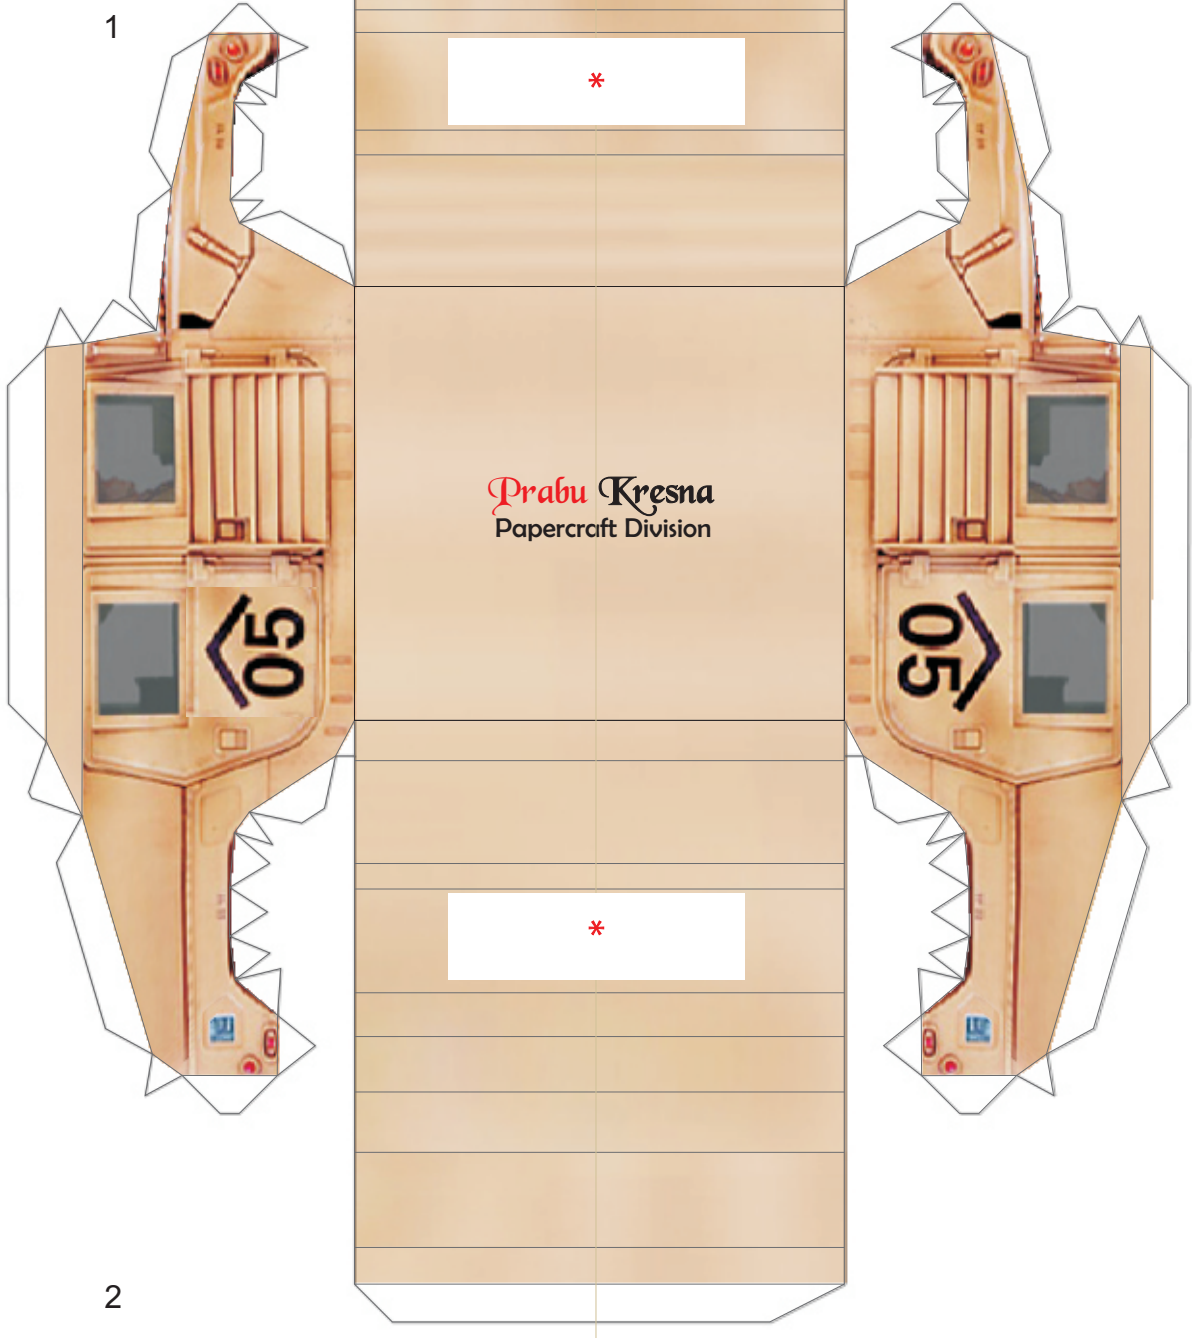

MILITARY PAPERCRAFT

HUMVEE (HMMWV)

Standard Door Armored Version (Cal. 50 Option Included)

No commercial use allowed except in my permission
these models was designed for papercraft purpose, it may differ to original for some respect

Difficulty : ★★☆☆☆

Prabu Kresna
Papercraft Division

Mid Point

* Glue to other part

1

2

10L

10R