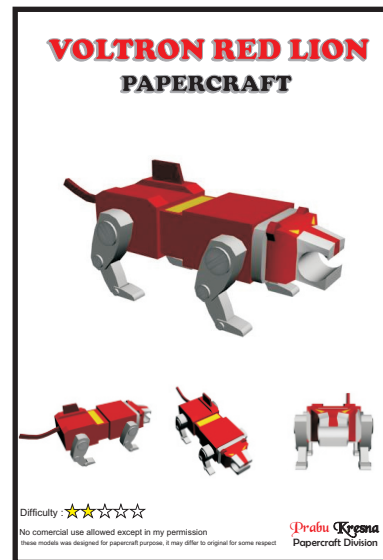

MILITARY PAPERCRAFT

HUMVEE (HMMWV)

Standard Door Armored Version (Cal. 50 Option Included)

No commercial use allowed except in my permission
these models was designed for papercraft purpose, it may differ to original for some respect

a. Manusia Kotak Papertoy

b. M1A1 Abrams Papercraft

c. Tugu Jogja Papercraft

d. Voltron Red Lion Papercraft

No commercial use allowed except in my permission

these models was designed for papercraft purpose, it may differ to original for some respect